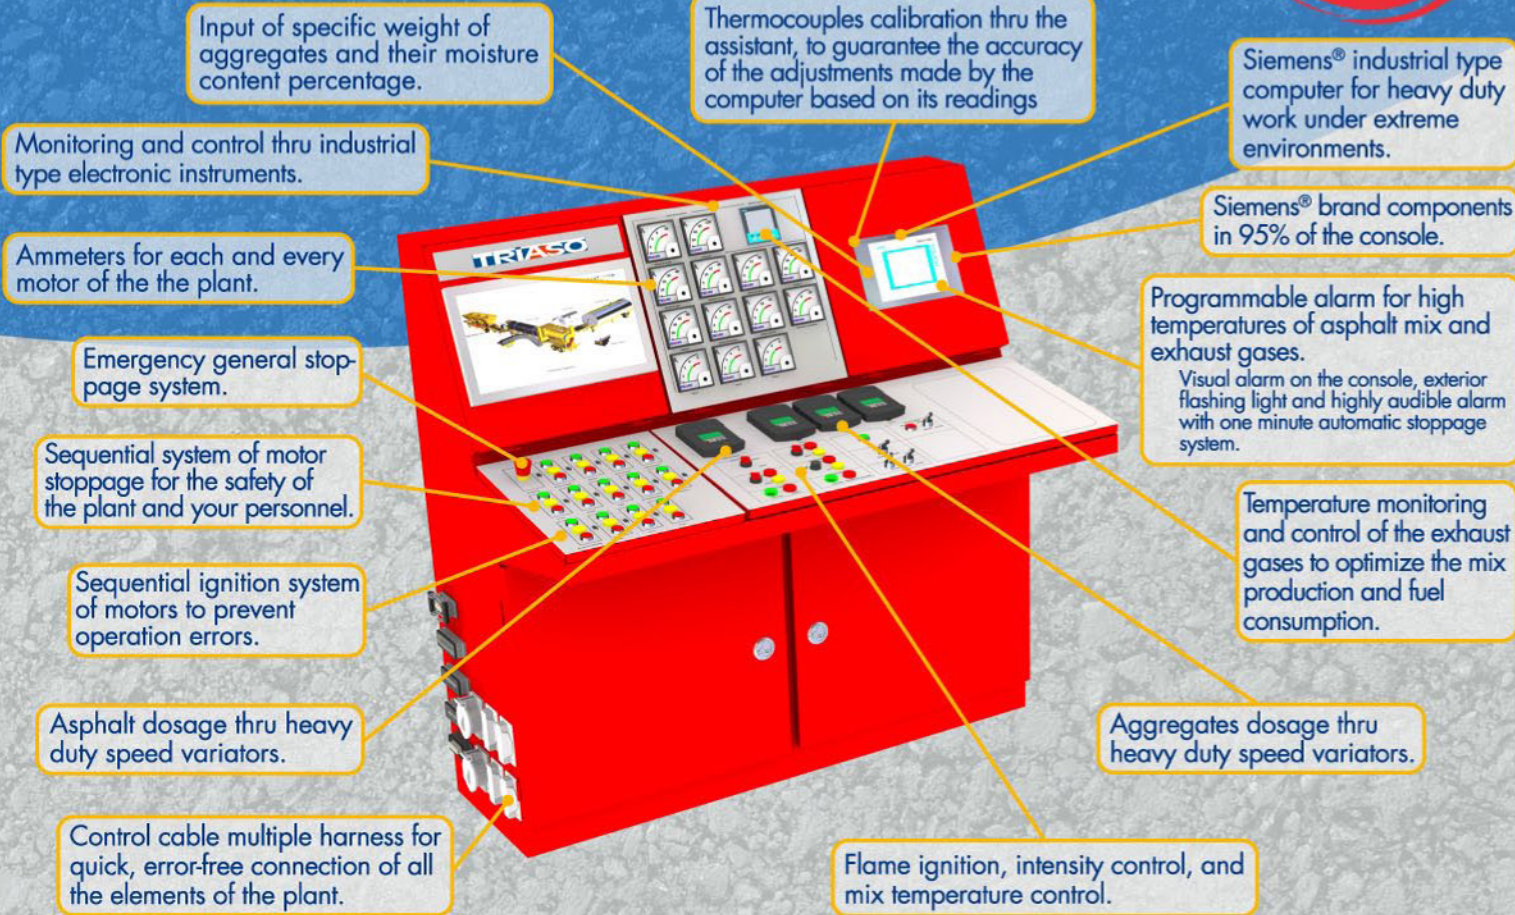

# Basic control console

Easy to see  
**controls**  
for every  
function of the  
Plant

## Characteristics and functions of the basic computer already included:

- Siemens® touch-panel model TP177B in full color.
- Siemens® PLC's series S7-200
- Triaso® software version B5.0, developed by Triaso.
- Asphalt consumption: Current and accumulated.
- Aggregate consumption: Current and accumulated.
- Mix production: Current and accumulated.
- Aggregate and asphalt dosage percentages.
- Production increase and decrease with precise dosage percentages.
- Asphalt injection delay.
- Asphalt temperature, with calibration routine.
- Mix temperature, with calibration routine.
- Gas temperature, with calibration routine.
- Weight correction due to aggregates' humidity.

## Total control computer option

### Every characteristic and function of the basic computer, plus the following ones:

- To optimize the operation and administrative control.
- Among the newest and most complete in the market.
- Upgrade to Siemens® touch-panel model MP277 in full color.
- Upgrade to Triaso® software, version A7.0, developed by Triaso®.
- Ethernet module to diagnose and charge applications to the PLC's via internet.
- Equipped with SmartAcces for access thru the web to the Touch-panel in real time.
- Empty indicator for the drum to save on fuel.
- Fuel consumption, instant and accumulated.
- Start-up modes for the plant: Manual or automatic with parameters.
- Capacity to store up to 300 mixes, completely configurable.
- Internet access<sup>(1)</sup> to every parameter of the operation in real time and historical:
  - Asphalt consumption.
  - Aggregates consumption.
  - Mix production.
  - Fuel consumption.
  - Down time.
  - Temperature graphs.
  - Diagnosis of the plant, from the Triaso factory, to detect faults.
  - Friendly assistant for the calibration of the plant.
    - Through remote desktop we can help you calibrate your plant by phone.